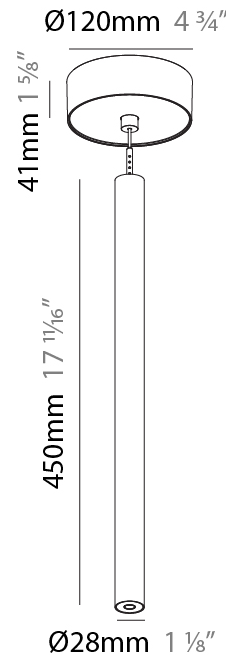

GENERAL

Series: Hangover
Subseries: Hangover Plug Monopoint Surface Canopy
Brand: Prolicht
Division: Architectural
Mounting Type: Suspension
Mounting Location: Ceiling
Subcategory: Pendant

PHYSICAL

Shape: Cylinder
Diameter (mm): 28
Diameter (in): 1 1/8
Height (mm): 450
Height (in): 17 11/16
Max. Overall Height (mm): 2450
Max. Overall Height (in): 96 7/16
Light Distribution: Downlight
Weight (kg): 0.504
Weight (lbs): 1.11
Fixture Finish: SSR / BKV / CWI / CRY / HAB / UFT / ITA / RUA / FTG / MYG / LOD / PUS / FRO / FUP / KIA / POP / BLS / SPG / MEY / GOH / GUM / CHC / COM / ABZ / JAG / OBR / MOS / ROR
Fixture Material: Aluminum
Cable Details: 2000mm or 4000mm Black Cable

ELECTRICAL

Lamp Type: LED (Zhaga Standard)
Input Wattage (W): 6.6
Total Output Wattage (W): 6
Dimming: Tri-Mode (Non-Dimming and Phase Dimming (120Vac only) and 0-10V Dimming)
Driver Included: Yes
Driver Location: External
Driver Type: Constant Current - Universal
Driver Class: Class 2
Housing: ENCP3 w/quick connect
Input Voltage (V): 120 - 277
Constant Current (MA): 500

LED

Number of LEDs: 1
Color Temperature (°K): 2700 / 3000 / 4000
Max. Delivered Lumen (lm): 330 / 360 / 380
CRI: >90 CRI
Lamp Life (hrs): 50000
Upon Request: ***3500K available in minimum quantities (larger quantities upon request)

OPTICAL

Optic°: 24 / 32 / 34 / 55 / 58

RATINGS AND CERTIFICATIONS

Certified By: Certified for North American Standards
IP rating: IP20