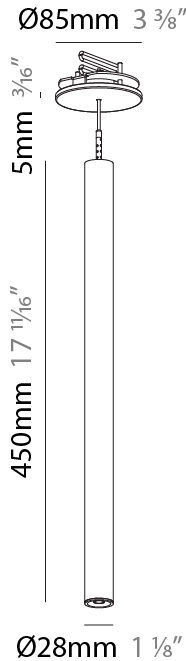

Accent Finish: NOR / OPL / YEL / ORA / RED / BLU / GRN

Fixture Material: Aluminum

Cable Details: 2000mm or 4000mm Cable - Black, Green, Orange, Red, White

Cut-out Measurements: 68mm / 2 11/16"

ELECTRICAL

Lamp Type: LED (Zhaga Standard)
Input Wattage (W): 6.4
Total Output Wattage (W): 6
Dimming: Tri-Mode (Non-Dimming and Phase Dimming (120Vac only) and 0-10V Dimming)
Driver Included: Yes
Driver Location: External
Driver Type: Constant Current - Universal
Driver Class: Class 2
Housing: ENCP3 w/Quick Connect
Input Voltage (V): 120 - 277
Constant Current (MA): 500

LED

Number of LEDs: 1
Color Temperature (°K): 2700 / 3000 / 3500 / 4000
Max. Delivered Lumen (lm): Max 381 / 404 / 426 / 438
Nominal Lumen (lm): 460 / 487 / 514 / 528
CRI: >90 CRI
Lamp Life (hrs): 50000

OPTICAL

Reflector°: 20 / 26 / 56

RATINGS AND CERTIFICATIONS

Certified By: CSA Certified to UL and CSA Standards

IP Rating: IP20 © 2024, T 1800-388-3382, F 416-247-9319, www.zaneen.com

Available for International specifications by adding 'INT' at the end of the existing Model #. For assistance on 'custom' specifications, contact zteam@zaneen.com. In a constant effort to supply the best product, we reserve the right to change specifications or materials without notice. The most recent specification sheets are found at zaneen.com