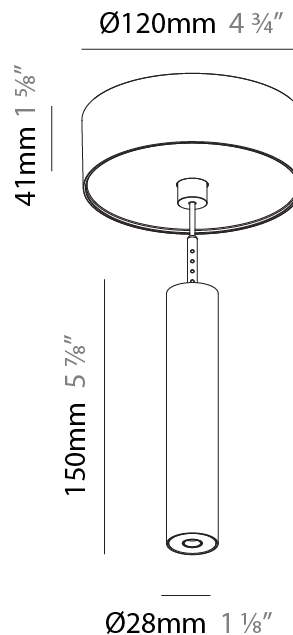

GENERAL

Series: Hangover
Subseries: Hangover Plug Monopoint Surface Canopy
Brand: Prolight
Division: Architectural
Mounting Type: Suspension
Mounting Location: Ceiling
Subcategory: Pendant

PHYSICAL

Shape: Cylinder
Diameter (mm): 28
Diameter (in): 1 1/8
Height (mm): 150
Height (in): 5 7/8
Max. Overall Height (mm): 2150
Max. Overall Height (in): 84 3/8
Light Distribution: Downlight
Weight (kg): 0.422
Weight (lbs): 0.93
Fixture Finish: SSR / BKV / CWI / CRY / HAB / UFT / ITA / RUA / FTG / MYG / LOD / PUS / FRO / FUP / KIA / POP / BLS / SPG / MEY / GOH / GUM / CHC / COM / ABZ / JAG / OBR / MOS / ROR
Fixture Material: Aluminum
Cable Details: 2000mm or 4000mm Black Cable

ELECTRICAL

Lamp Type: LED (Zhaga Standard)
Input Wattage (W): 6.6
Total Output Wattage (W): 6
Dimming: Tri-Mode (Non-Dimming and Phase Dimming (120Vac only) and 0-10V Dimming)
Driver Included: Yes
Driver Location: External
Driver Type: Constant Current - Universal
Driver Class: Class 2
Housing: ENCP3 w/Quick Connect
Input Voltage (V): 120 - 277
Constant Current (MA): 500

LED

Number of LEDs: 1
Color Temperature (°K): 2700 / 3000 / 4000
Max. Delivered Lumen (lm): 330 / 360 / 380
CRI: >90 CRI
Efficiency (%): 86
Lamp Life (hrs): 50000
Upon Request: ***3500K available in minimum quantities (larger quantities upon request)

OPTICAL

Optic°: 24 / 32 / 34 / 55 / 58

RATINGS AND CERTIFICATIONS

Certified By: Certified for North American Standards
IP rating: IP20